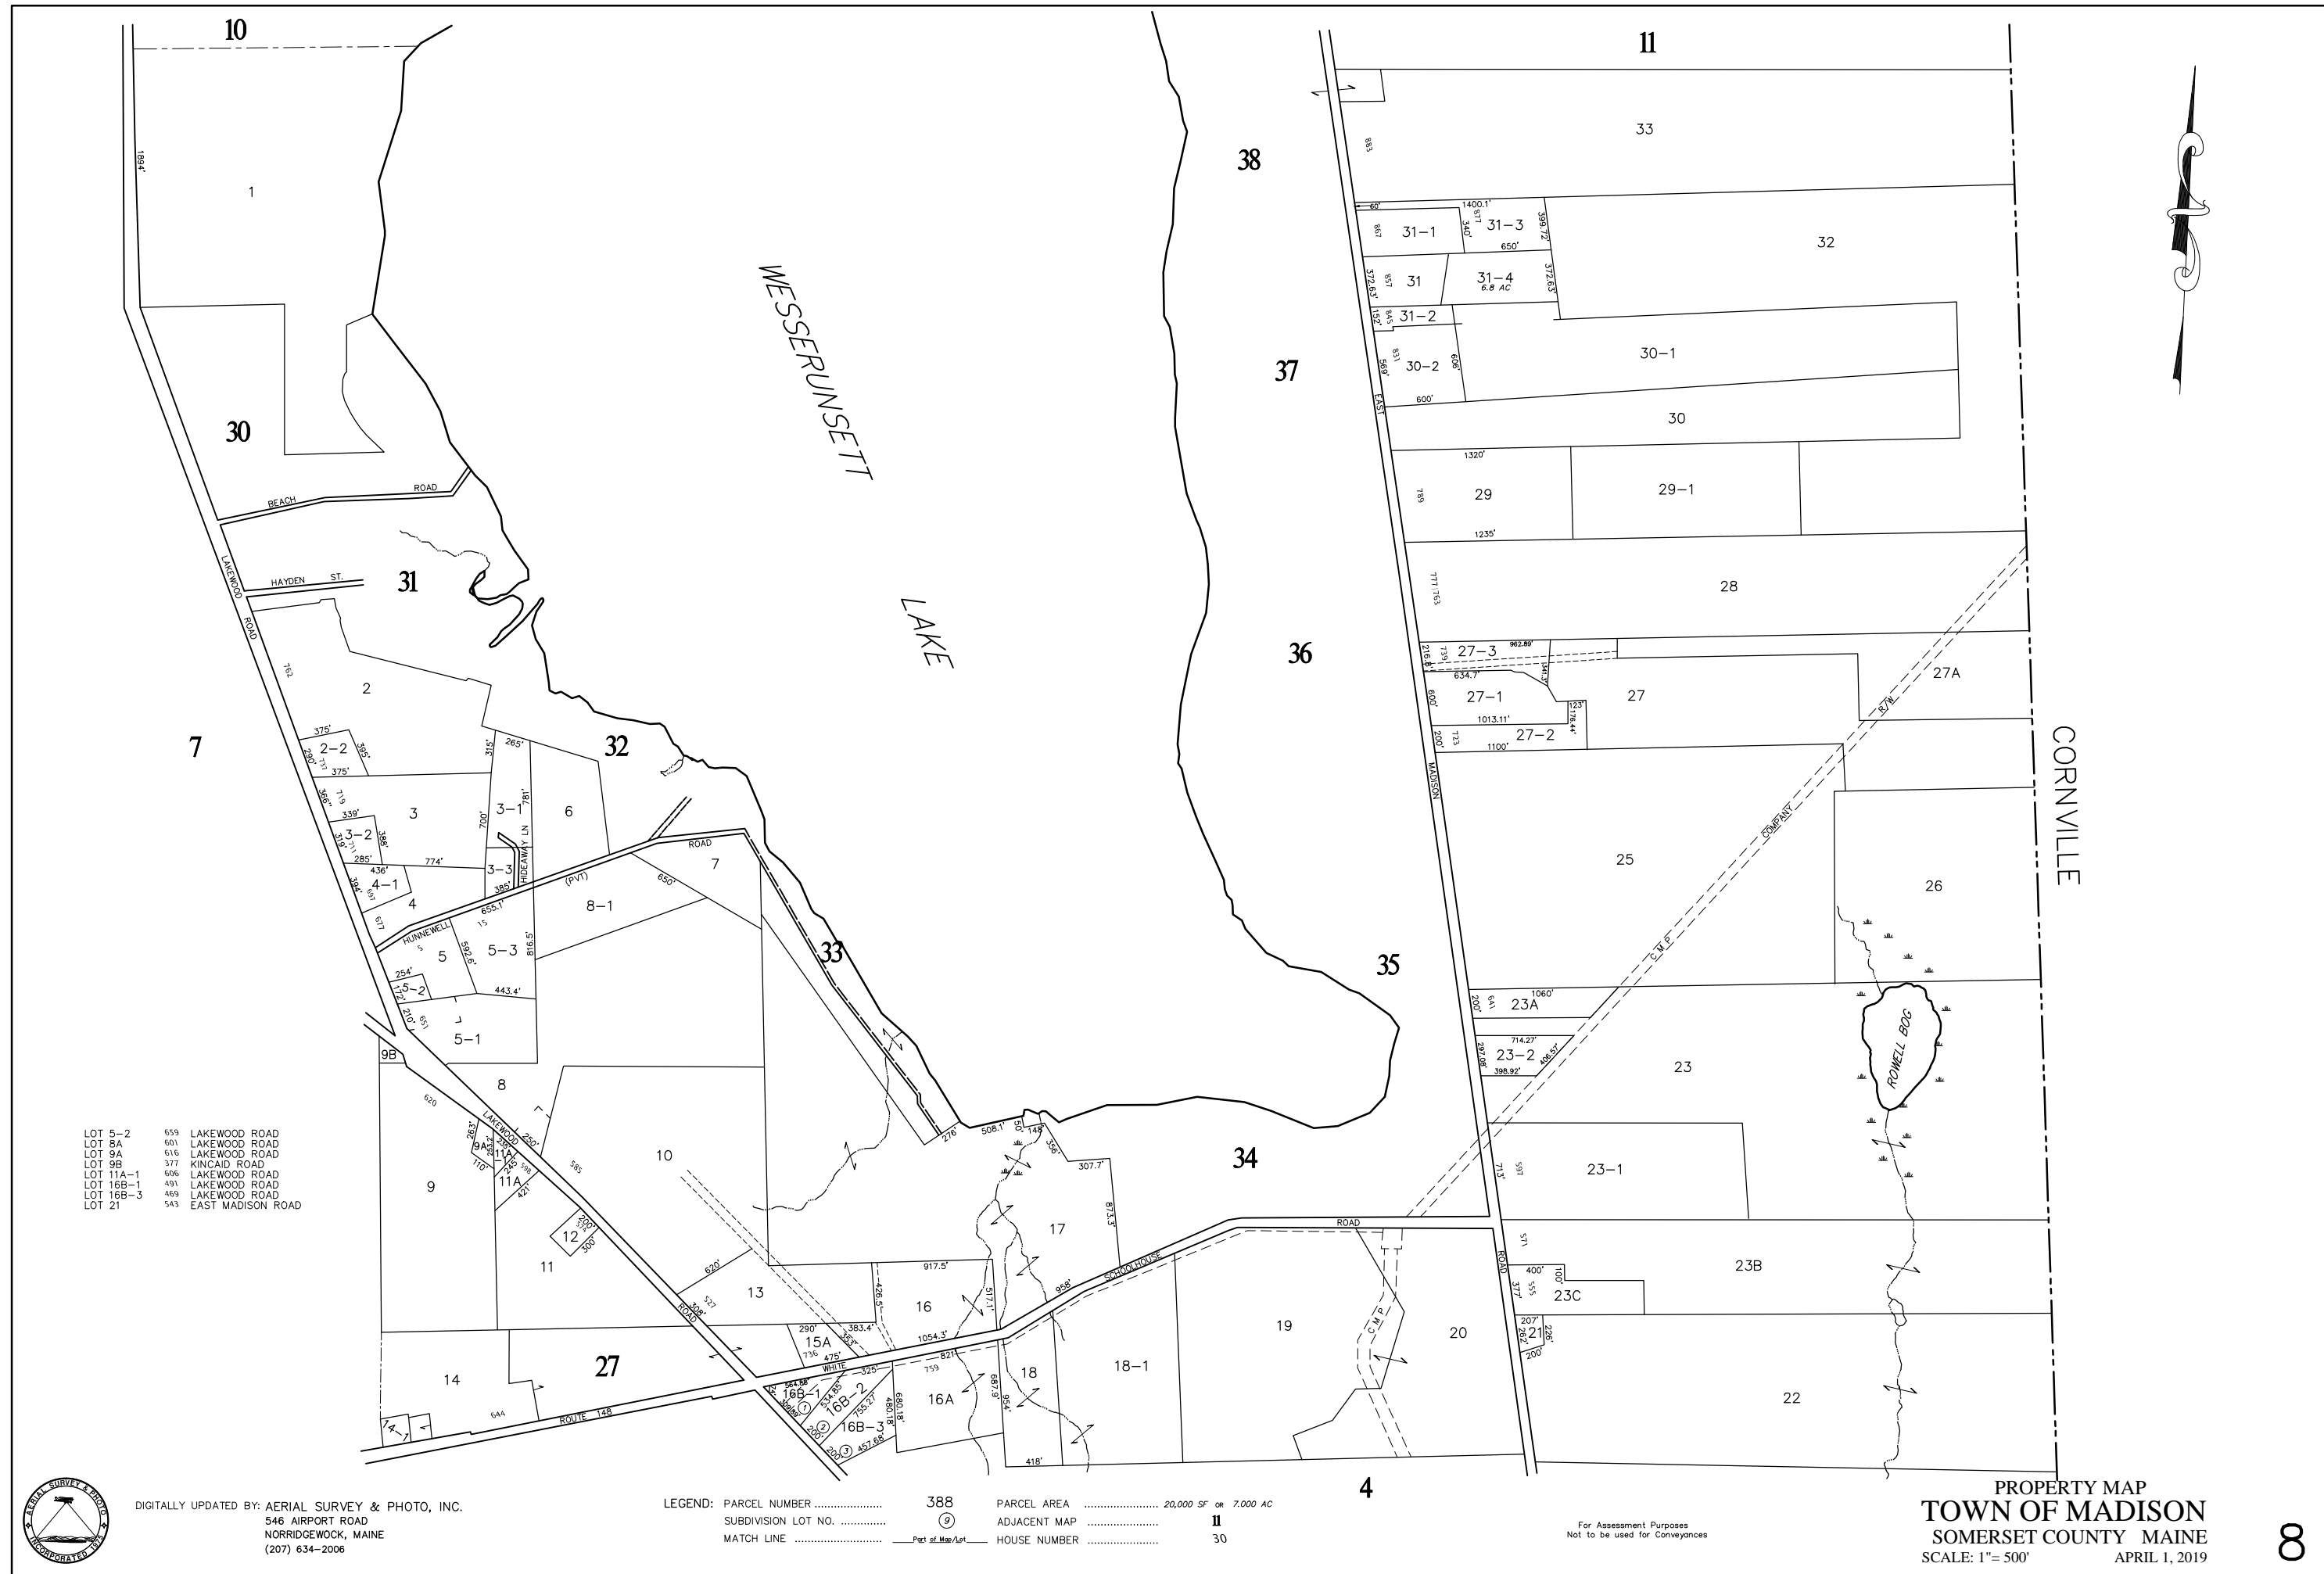

CORNVILLE

PROPERTY MAP
TOWN OF MADISON
SOMERSET COUNTY MAINE
SCALE: 1"= 500' APRIL 1, 2019

- LOT 5-2 659 LAKEWOOD ROAD
- LOT 5A 601 LAKEWOOD ROAD
- LOT 9A 616 LAKEWOOD ROAD
- LOT 9B 377 KINCAID ROAD
- LOT 11A-1 606 LAKEWOOD ROAD
- LOT 16B-1 491 LAKEWOOD ROAD
- LOT 16B-3 460 LAKEWOOD ROAD
- LOT 21 543 EAST MADISON ROAD

LEGEND: PARCEL NUMBER ..... 388 PARCEL AREA ..... 20,000 SF or 7,000 AC
SUBDIVISION LOT NO. ..... ⑨ ADJACENT MAP II
MATCH LINE ..... Part of Map/Lot HOUSE NUMBER 30

DIGITALLY UPDATED BY: AERIAL SURVEY & PHOTO, INC.
546 AIRPORT ROAD
NORRIDGEWOCK, MAINE
(207) 634-2006